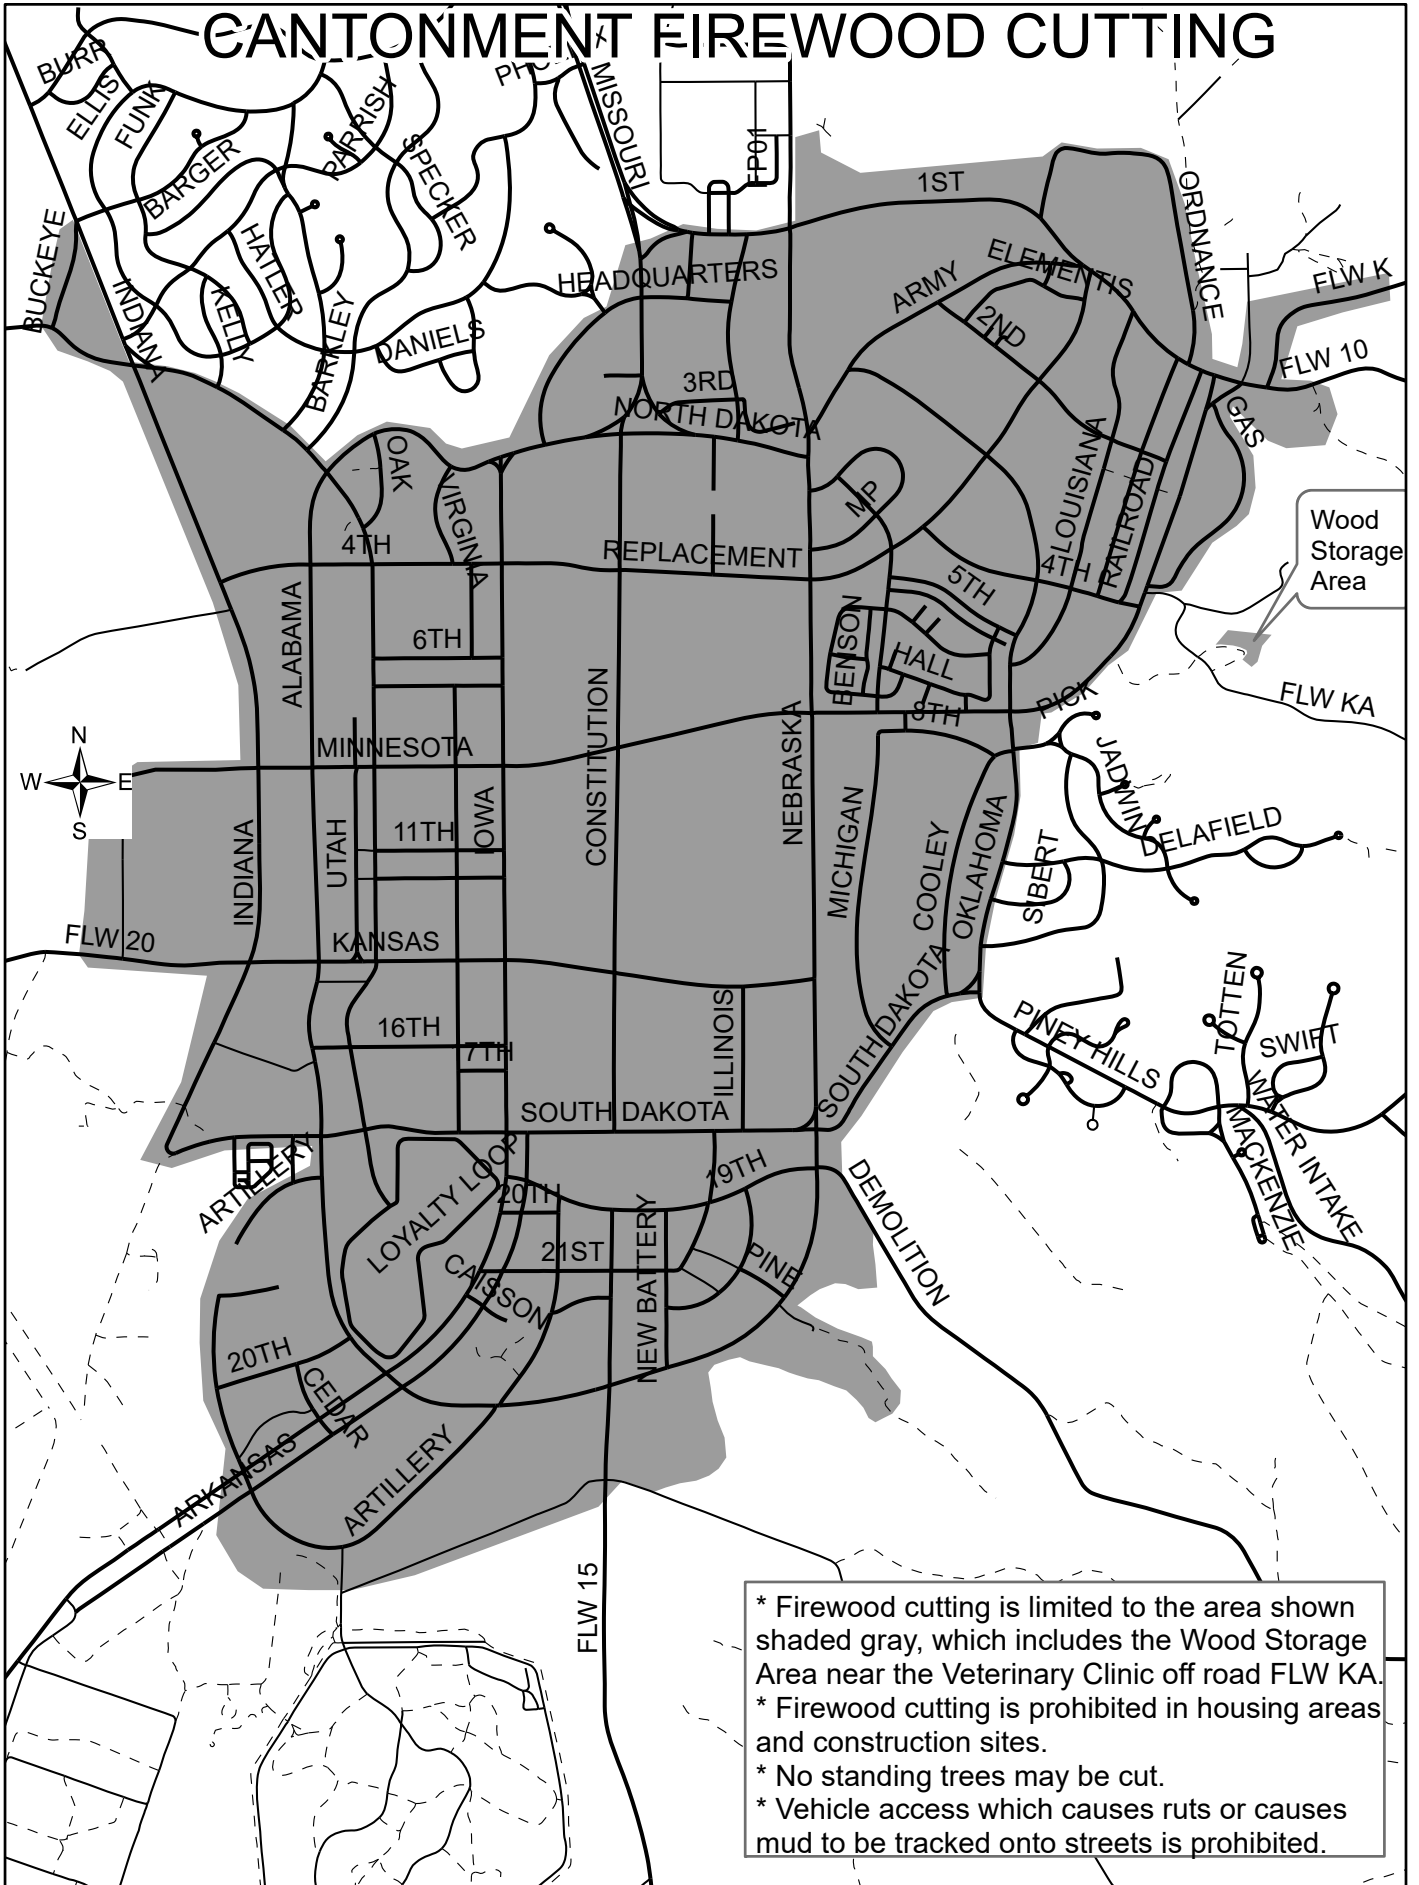

CANTONMENT FIREWOOD CUTTING

- * Firewood cutting is limited to the area shown shaded gray, which includes the Wood Storage Area near the Veterinary Clinic off road FLW KA.
- * Firewood cutting is prohibited in housing areas and construction sites.
- * No standing trees may be cut.
- * Vehicle access which causes ruts or causes mud to be tracked onto streets is prohibited.